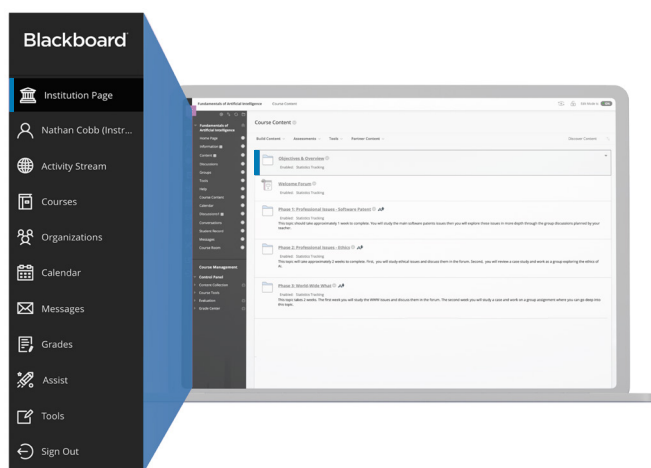

Base Navigation

Blackboard® Learn

A Better Way to Navigate Blackboard® Learn

Base Navigation for Blackboard Learn offers a new way to navigate and access your Blackboard Learn course content that will save you time and help you stay on top of what's most important.

Base Navigation's clean, personalized interface enables quick access to the information you need, the way you want it. It highlights what's new and what's due and offers valuable insights into performance— all without changing the course environment.

Feature favorite:

Two-way synchronization with external calendars ensures your calendars are always up-to-date.

Five top things educators love about Base Navigation

- 1 It looks great**
 With a modern, easy to use, mobile-first view into Blackboard Learn, Base Navigation is more enticing to use and works well on all devices.
- 2 Saves time**
 By surfacing information from all courses and organizations in one place, Base Navigation reduces the number of clicks it takes to get in, get it done, and move on with life.
- 3 Personalized view just for you**
 Based on your personal preferences and institutional role, Base Navigation delivers meaningful content in a way that is most useful to you.
- 4 Performance insights**
 With the actionable analytics surfaced through Base Navigation, you'll be able to identify at-risk students and take immediate action with just a few clicks.
- 5 The course environment stays the same**
 Base Navigation offers the benefit of more effective navigation without changing your courses' look, feel, or functionality.

Base Navigation features

Starting the moment you log into Blackboard Learn, you'll have consistent access to Base Navigation's list of features. The list peeks out from behind the other layers you have open, so you can always access it from wherever you are—even if you're in a course.