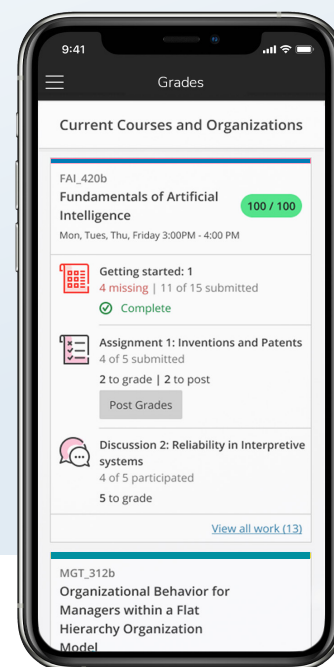

Base Navigation

Blackboard® Learn

A Better Way to Navigate Blackboard® Learn

Base Navigation for Blackboard Learn offers a new way to navigate and access your Blackboard Learn course content that will save you time and help you stay on top of what's most important.

Base Navigation's clean, personalized interface enables quick access to the information you need, the way you want it. It highlights what's new and what's due and offers valuable insights into performance— all without changing the course environment.

Feature favorite:

Two-way synchronization with external calendars ensures your calendars are always up-to-date.

Five top things educators love about Base Navigation

- 1 It looks great**
 With a modern, easy to use, mobile-first view into Blackboard Learn, Base Navigation is more enticing to use and works well on all devices.
- 2 Saves time**
 By surfacing information from all courses and organizations in one place, Base Navigation reduces the number of clicks it takes to get in, get it done, and move on with life.
- 3 Personalized view just for you**
 Based on your personal preferences and institutional role, Base Navigation delivers meaningful content in a way that is most useful to you.
- 4 Performance insights**
 With the actionable analytics surfaced through Base Navigation, you'll be able to identify at-risk students and take immediate action with just a few clicks.
- 5 The course environment stays the same**
 Base Navigation offers the benefit of more effective navigation without changing your courses' look, feel, or functionality.