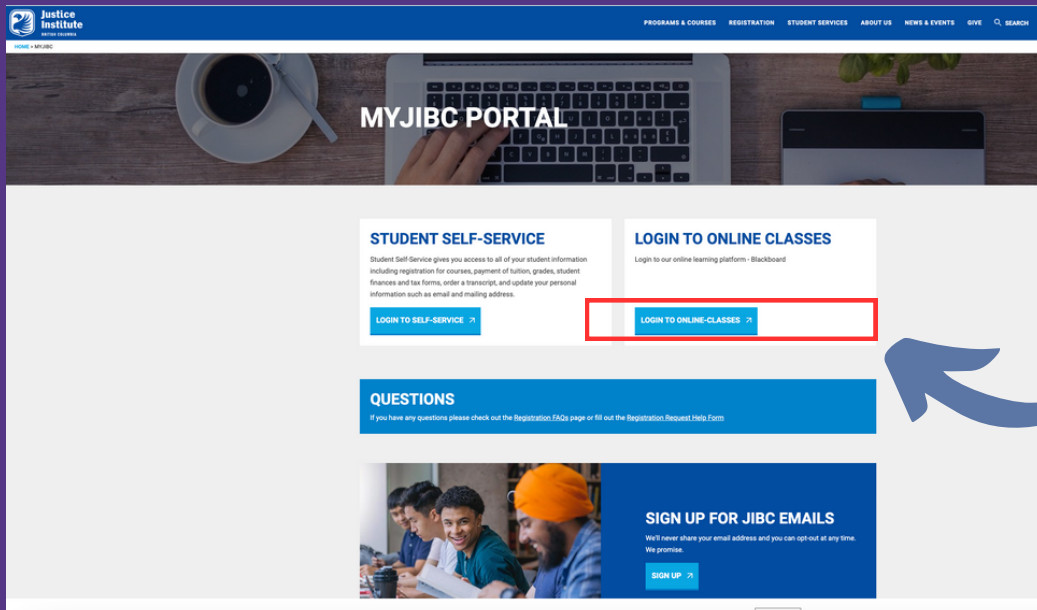

HOW TO LOGIN TO BLACKBOARD LEARN ULTRA

NEW PORTAL PAGE: MYJIBC.CA

STEP 1

Go to our new portal page

Click 'Login to online classes'

NEW BLACKBOARD LOGIN PAGE

STEP 2

Enter your user name and password