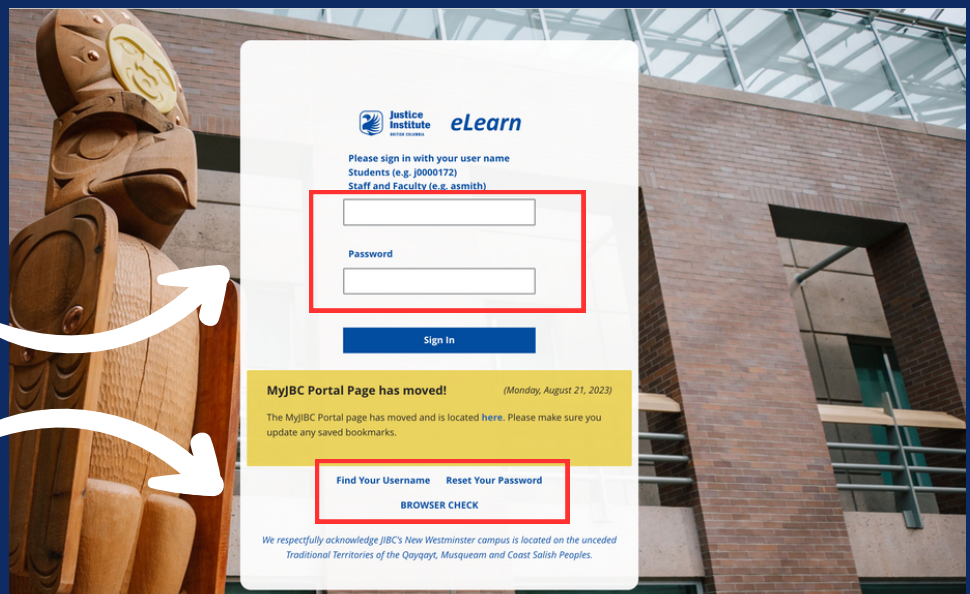

NEW BLACKBOARD LOGIN PAGE

STEP 2

Enter your user name and password

Help with logging in!

HAVE QUESTIONS?

ctli.jibc.ca/ultra-project
ultra@jibc.ca